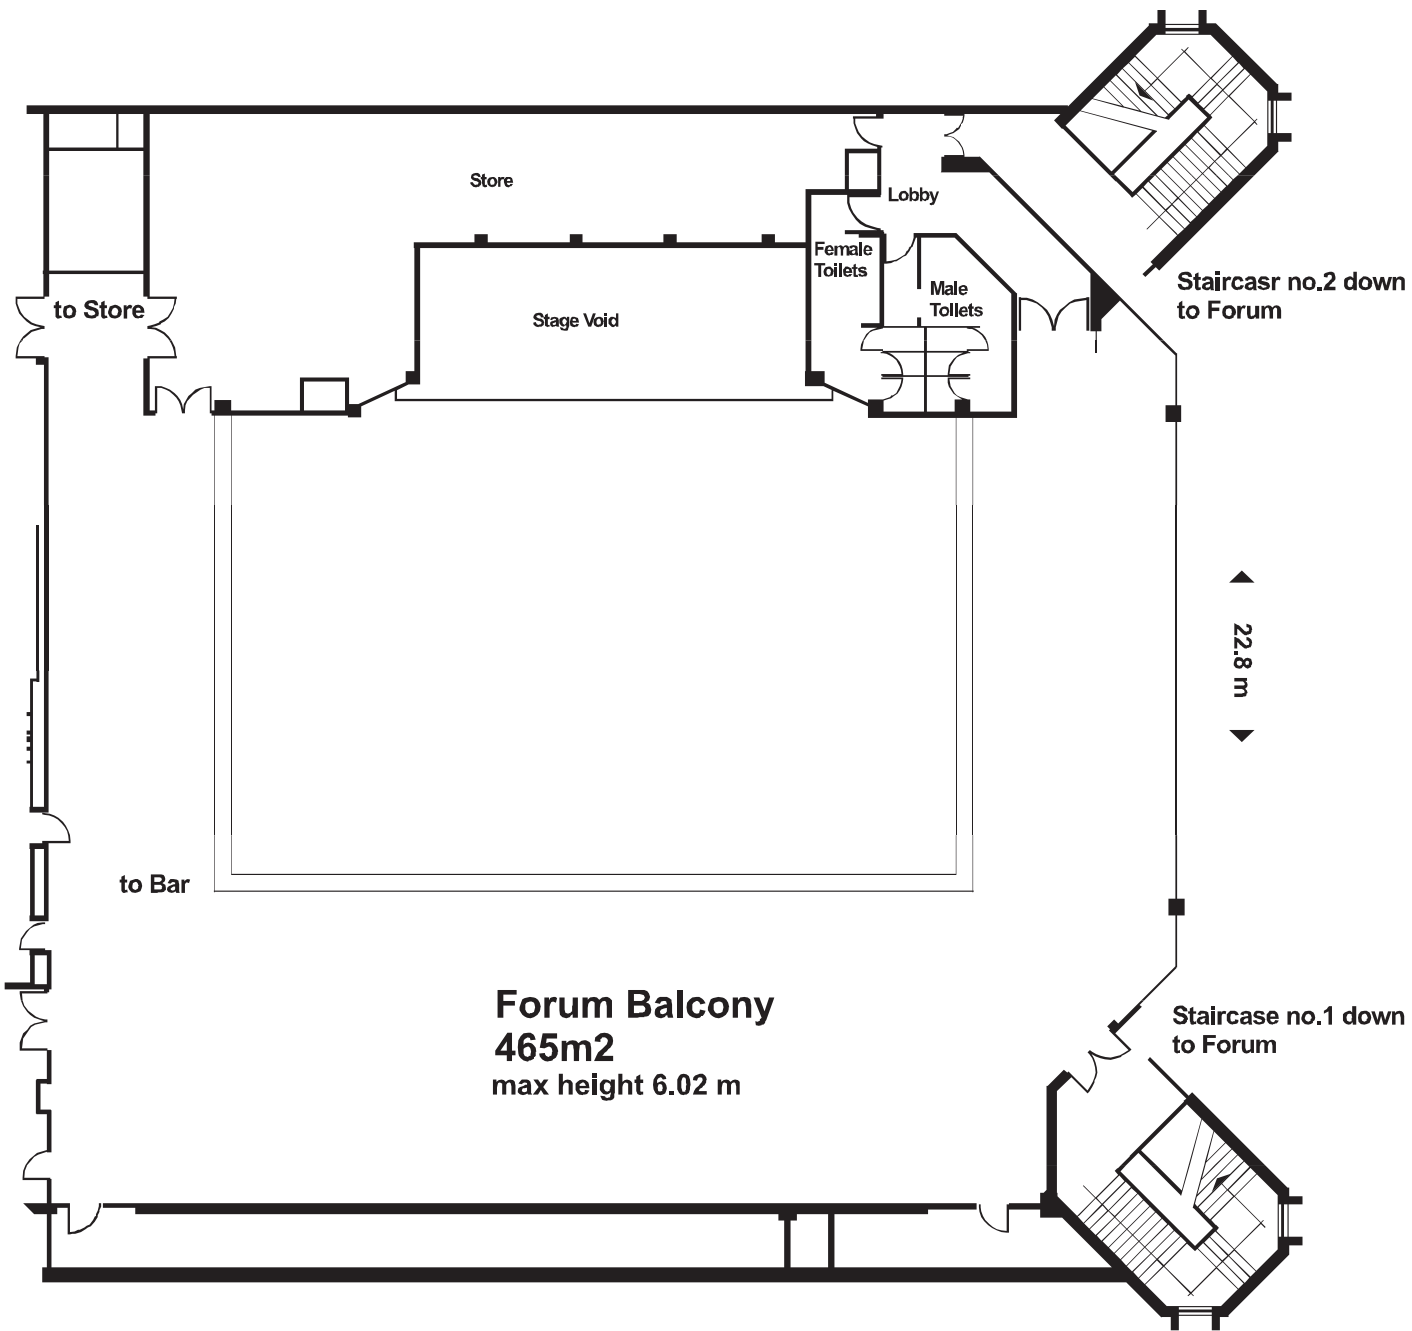

to Staircase no.4
down to ground
floor lobby

to Bar

Forum Balcony
465m²
max height 6.02 m

Staircase no.2 down
to Forum

22.8 m

Staircase no.1 down
to Forum

32.4 m

to Staircase no.3
down to ground
floor lobby